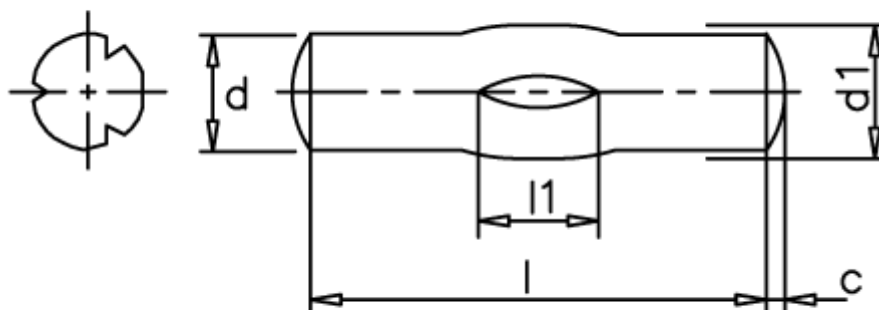

Data Sheet

Article number: 080841294

Description: KLEE Slotted pin S8 6x28
Zinc-plated steel

Measures

d1 = 6.0
d2 = 6.25
Length = 26-36